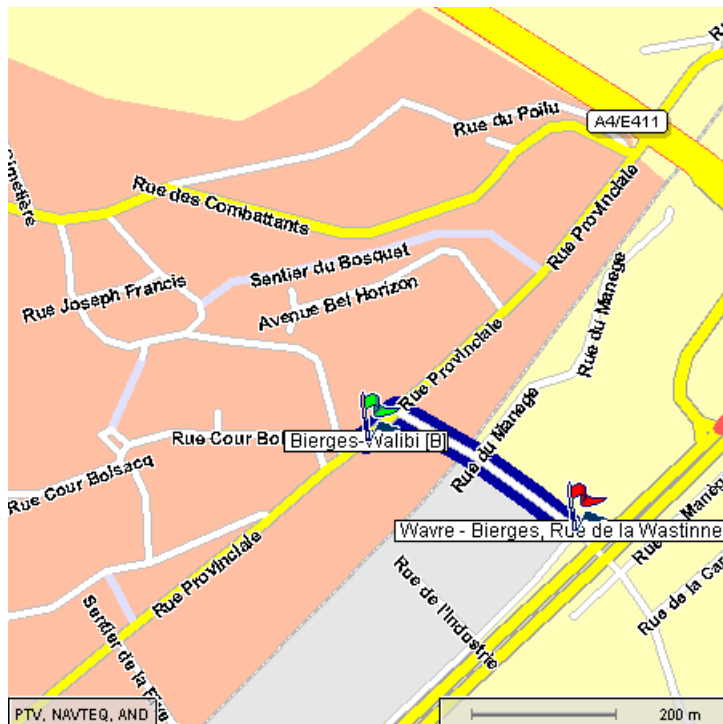

Brussels National Airport → Novotel Wavre (Wavre - Bierges, Rue de la Wastinne 45)

There are connections by train from Brussels National Airport to Wavre approximately every 15 min. The nearest station to the hotel is Bierges-Walibi (appr. 10 min. walk from the Hotel)

[B] towards Leuven [B] to Leuven [B].

Your departure from Brussel-Nat-Luchthaven [B] is at 14:39, your arrival in Leuven

[B] is at 14:53. Take L 6465 from Leuven [B] towards Louvain-La-Neuve-Univ.

[B] to Bierges-Walibi [B].

Your departure from Leuven [B] is at 15:33, your arrival in Bierges-Walibi [B] is at 16:04.

Walk from Bierges-Walibi [B] to Wavre - Bierges, Rue de la Wastinne 45.

Allow about 8 min. to get there. The duration of your journey is: 1:42

Days of operation: Mo - Fr, not 1. Nov

Walk from station to hotel (sncb.be):

Your footpath

Direction	Street	Distance	
from	Bierges-Walibi [B]		
on	Rue Provinciale	62	m
right	Rue de la Wastinne	108	m
to	Wavre - Bierges, Rue de la Wastinne 45		
	Duration: 8 min. Distance: approx. 0,4 km		